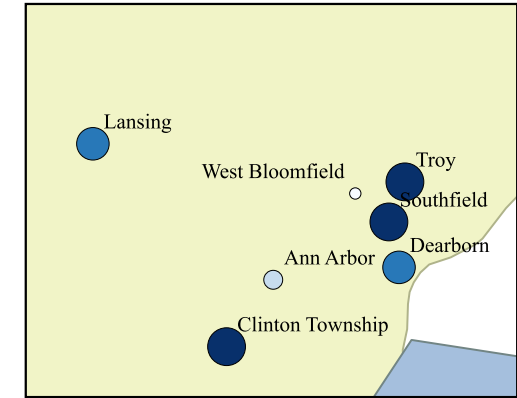

Cleveland - Cleveland Heights

Eastern Michigan

Surrounding Chicago Area

Surrounding Minneapolis Area

Kansas City, KS - Kansas City, MO

Approved Settlement Capacity versus City Population (Midwest)

- Percentage of Population
- 0.01% - 0.25%
 - 0.25% - 0.5%
 - 0.5% - 1.0%
 - 1.0% - 3.0%
 - 3.0% - 48.73%