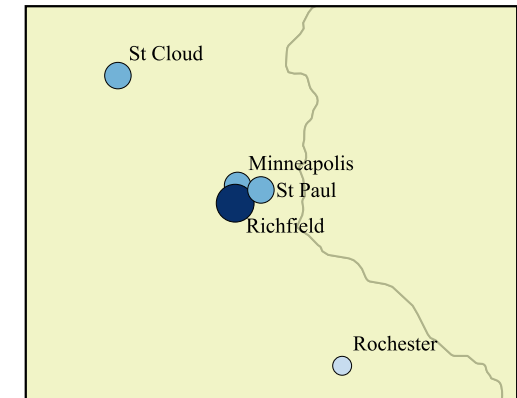

Cleveland - Cleveland Heights

Eastern Michigan

Surrounding Chicago Area

Surrounding Minneapolis Area

Kansas City, KS - Kansas City, MO

Approved Settlement Capacity versus City Population (Midwest)

- Percentage of Population
- 0.01% - 0.25%
 - 0.25% - 0.5%
 - 0.5% - 1.0%
 - 1.0% - 3.0%
 - 3.0% - 48.73%