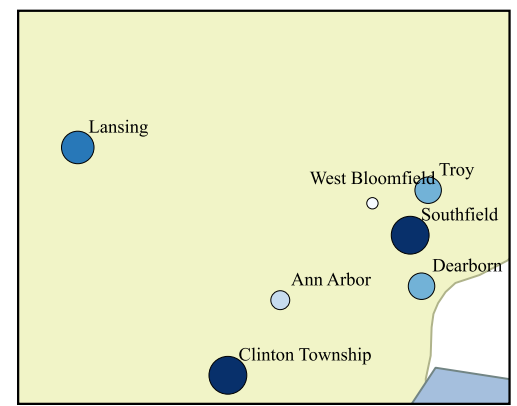

Cleveland - Cleveland Heights

Eastern Michigan

Surrounding Chicago Area

Surrounding Minneapolis Area

Kansas City, KS - Kansas City, MO

Approved Settlement Capacity versus City FBP (Midwest)

- Percent to FBP
- 0.01% - 1.0%
 - 1.0% - 5.0%
 - 5.0% - 15.0%
 - 15.0% - 30.0%
 - 30.0% - 895.0%