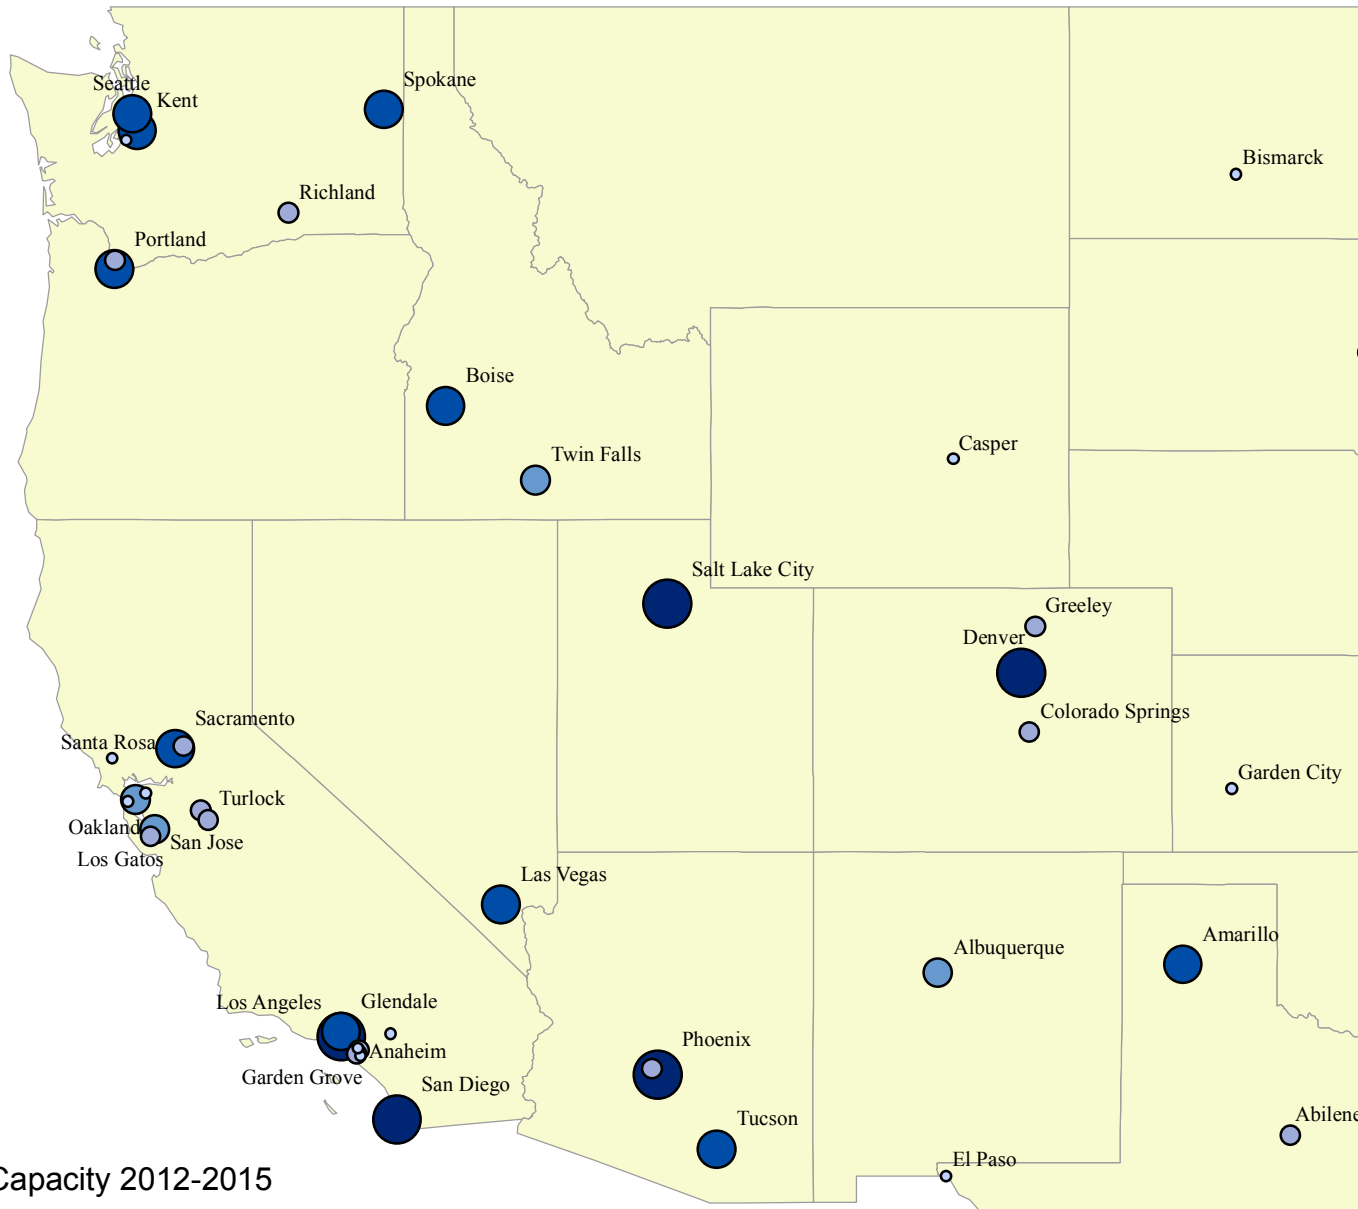

Northeast

Central California

Surrounding Los Angeles Area

Approved Capacity 2012-2015

- 0 - 300
- 300 - 1000
- 1000 - 2000
- 2000 - 4000
- 4000 - 13414

Approved City Settlement Capacity (West)