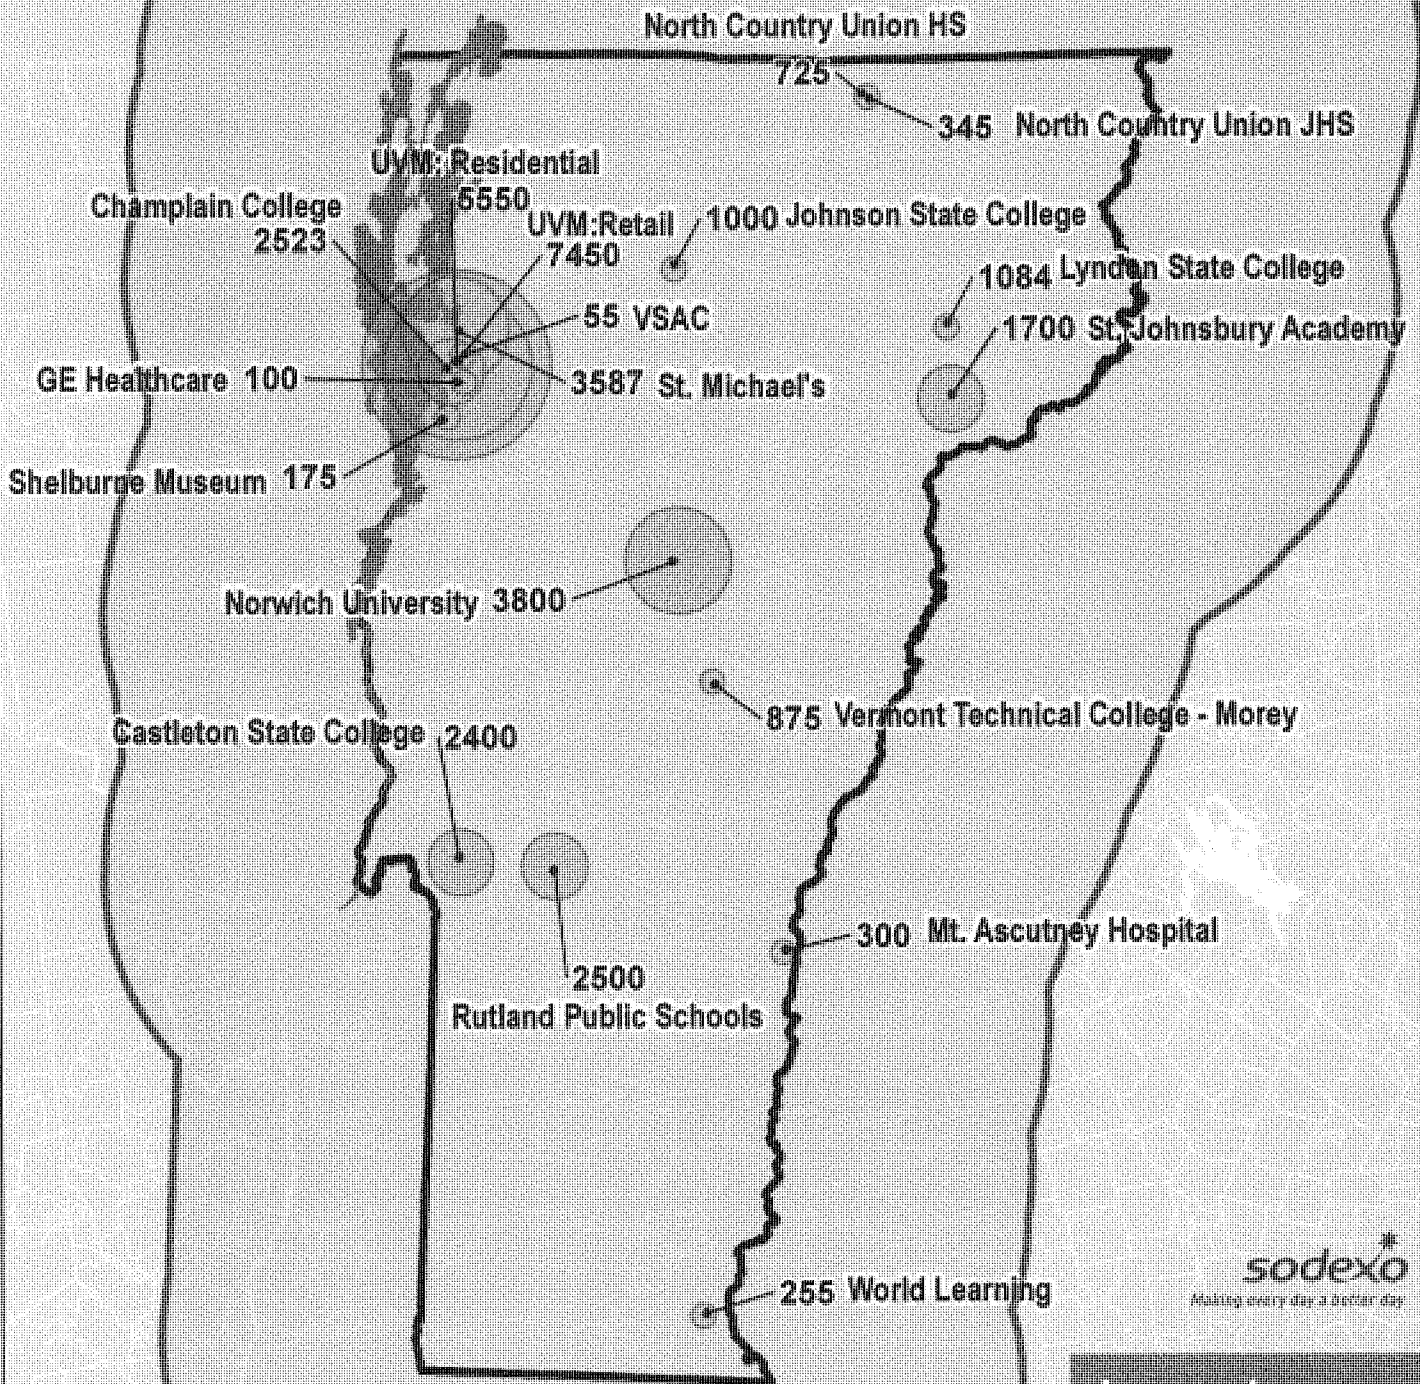

Sodexo Vermont Accounts

with Average Daily Meal Counts

NOV, 2012

Legend

- 30 Mile Buffer
- Vermont Boundary
- US and Canadian Postal Areas (2009)